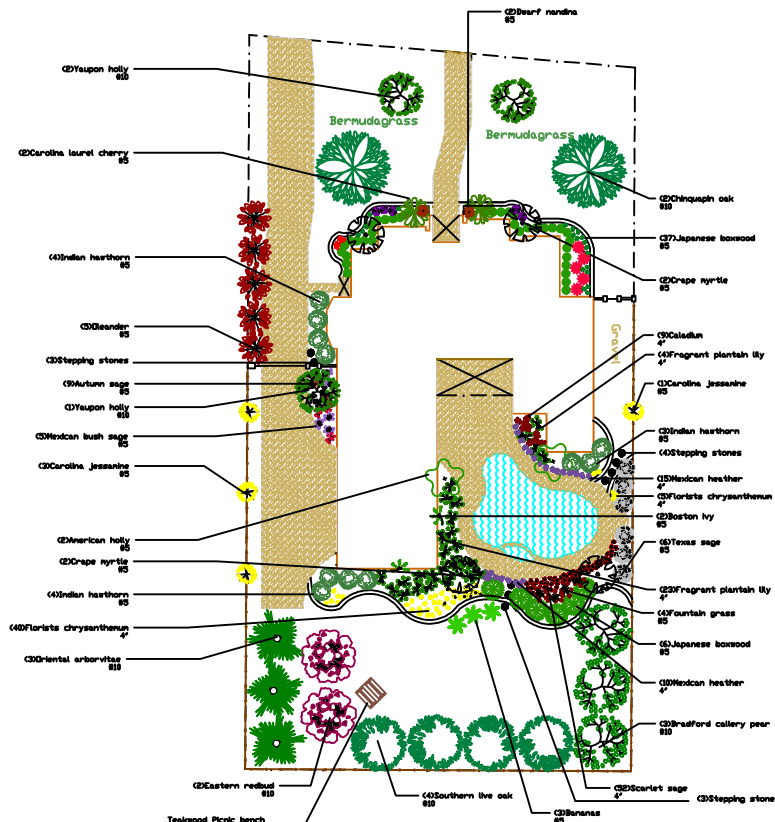

Mr. & Mrs. Client

5111 Summer Drive
Colleyville TX 76034

Symbol	Common Name	Scientific Name	Quantity	Planting Size
	Chinquapin oak	Quercus muhlenbergii	2	#15
	American holly	Ilex opaca	2	#5
	Autumn sage	Salvia greggii	9	#5
	Banana tree	Musa musaceae	3	#5
	Boston ivy	Parthenocissus tricuspidata	2	#5
	Bradford callery pear	Pyrus calleryana 'Bradford'	3	#10
	Caladium	Caladium bicolor	9	4"
	Carolina jessamine	Gelsemium sempervirens	4	#5
	Carolina laurel cherry	Prunus caroliniana	2	#5
	Crape myrtle	Lagerstroemia indica	4	#5
	Dwarf nandina	Nandina domestica 'Nana'	2	#5
	Eastern redbud	Cercis canadensis	2	#10
	Florists chrysanthemum	Chrysanthemum morifolium	45	4"
	Fountain grass	Pennisetum setaceum	4	#5
	Fragrant plantain lily	Hosta plantaginea	27	4"
	Indian hawthorn	Raphiolepis indica	11	#5
	Japanese boxwood	Buxus microphylla Japonica	43	#5
	Mexican bush sage	Salvia leucantha	5	#5
	Mexican heather	Cuphea hyssopifolia	25	4"
	Oleander	Nerium oleander	5	#5
	Oriental arborvitae	Thuja orientalis	3	#10
	Scarlet sage	Salvia splendens	52	4"
	Southern live oak	Quercus virginiana	4	#10
	Texas sage	Leucophyllum frutescens	6	#5
	Yaupon holly	Ilex vomitoria	3	#10

Materials List

Item	Number
Teakwood Picnic Table	1
Ryerson Steel Edging	447ft.
Pine Bark Mulch	468 cu.ft.
Stepping Stones	10